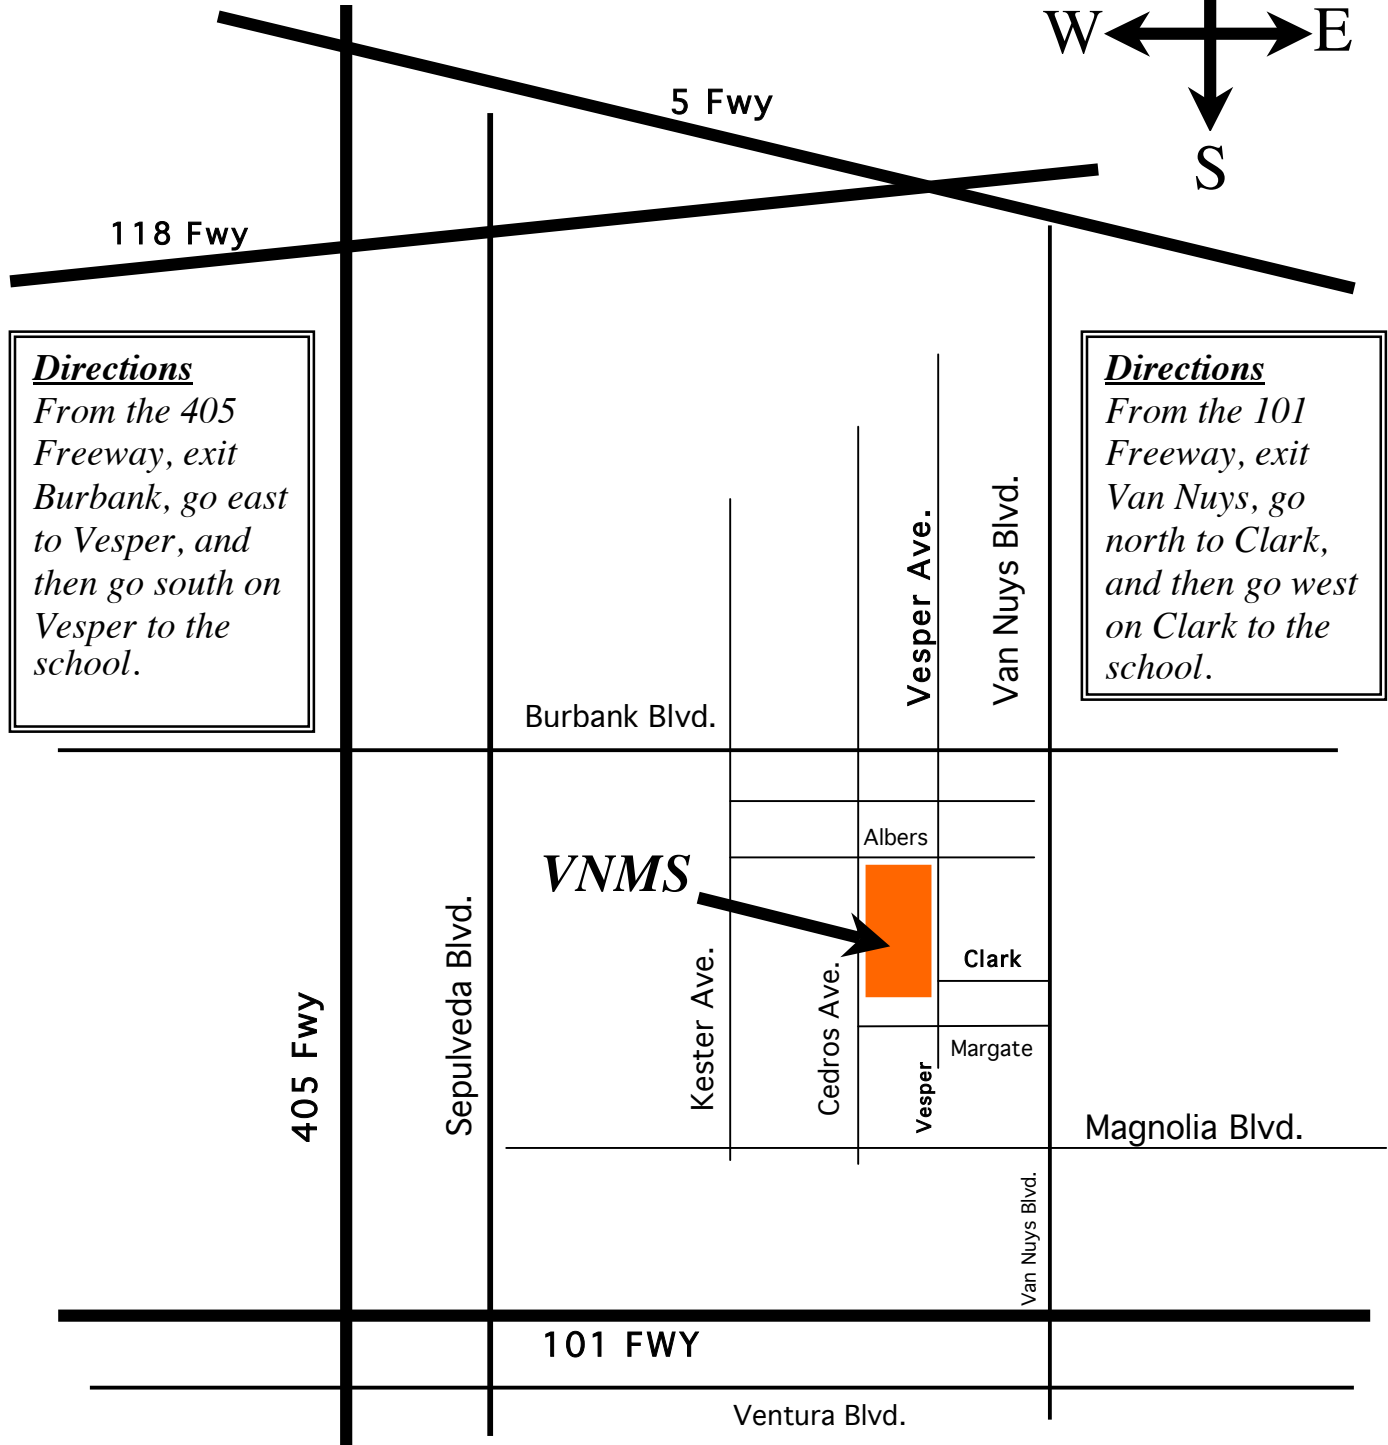

Van Nuys Middle School & Math/Science Magnet

5435 Vesper Avenue

Sherman Oaks, Ca. 91345

PH. 818-267-5900 Fax: 818-909-7274

Map not to scale

Directions

From the 405 Freeway, exit Burbank, go east to Vesper, and then go south on Vesper to the school.

Directions

From the 101 Freeway, exit Van Nuys, go north to Clark, and then go west on Clark to the school.

VNMS